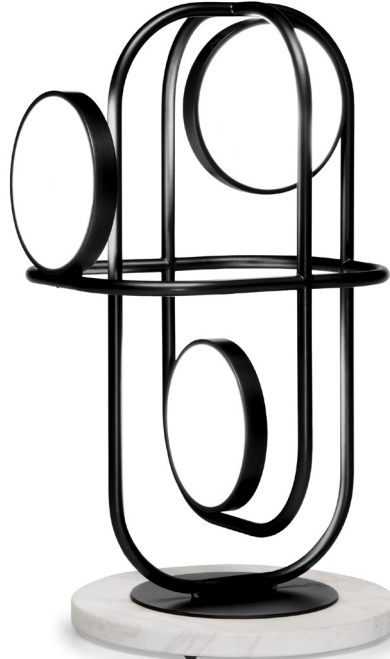

■ L506030

■ L506020

■ L506040

■ L506010

ALL PICTURES SHOWN ARE FOR ILLUSTRATIVE PURPOSE ONLY. ACTUAL PRODUCT MAY VARY DUE TO PRODUCT ENHANCEMENT.

## SCHEMATICS

---

### TABLE LAMP

27cm x 31cm H 52cm  
10,63" x 12,2" H 20,47"

### Lampshade finishing

WHITE